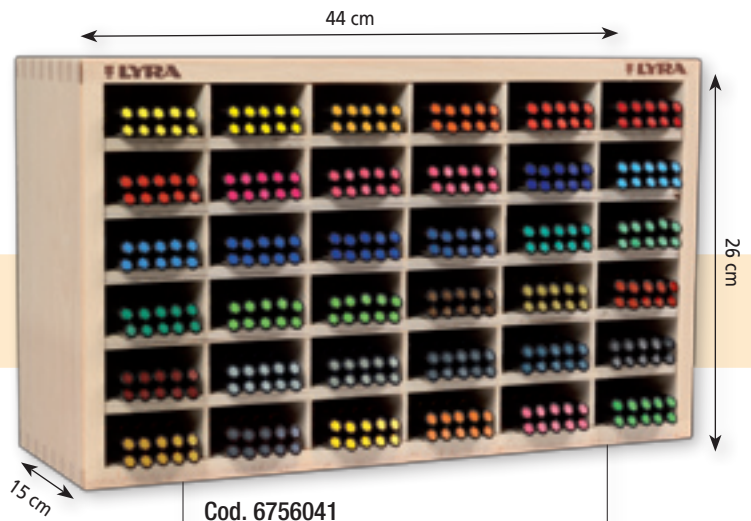

Lyra Hi-Quality Art Pen

BSNF 7272:2000

NEW

2

Cod. 6756041

Contents:
36 colours 6750*** x 10 pcs each = 360 pcs