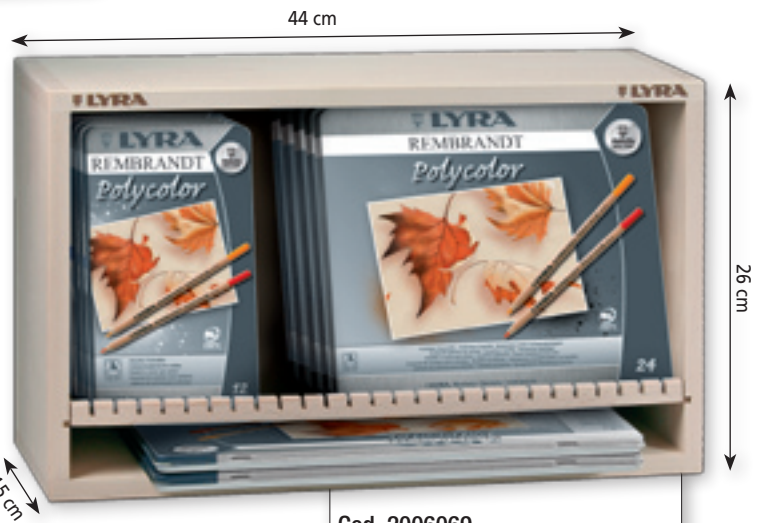

Cod. 2006069
Contents:
22 asst. boxes
(10 x 2001120, 10 x 2001240, 2 x 2001360)

Cod. 2004200

Contents:
68 x Rembrandt Polycolor coloured pencils
10 x Rembrandt Polycolor coloured pencils
in grey tones
22 x Rembrandt special pencil
1 x Kneadable eraser
2 x Paper wipes (stumps)
1 x Knife
1 x Sandpaper block