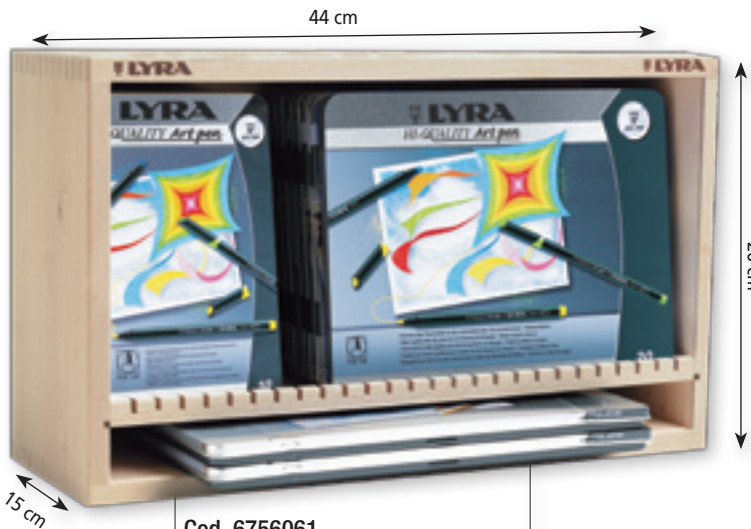

Lyra Hi-Quality Art Pen

BSNF 7272:2000

NEW

2

Cod. 6756041

Contents:
36 colours 6750*** x 10 pcs each = 360 pcs

Cod. 6756061

Contents:
20 asst. boxes
(10 x 6751100, 8 x 6751200, 2 x 6751300)