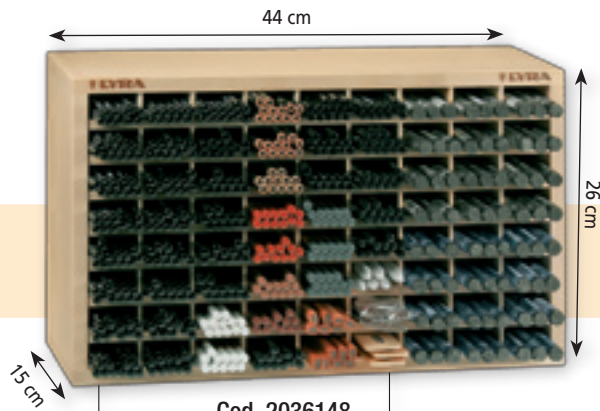

Lyra Rembrandt Art Specials

Cod. 2036148

Contents:

- 17 shades 1110*** x 12 pcs,
- 28 Rembrandt Specials x 12 pcs,
- 3 shades 5620*** x 12 pcs,
- 3 shades 5630*** x 12 pcs,
- 30 pcs accessories = 642 pcs

AL' Cod. 2001123