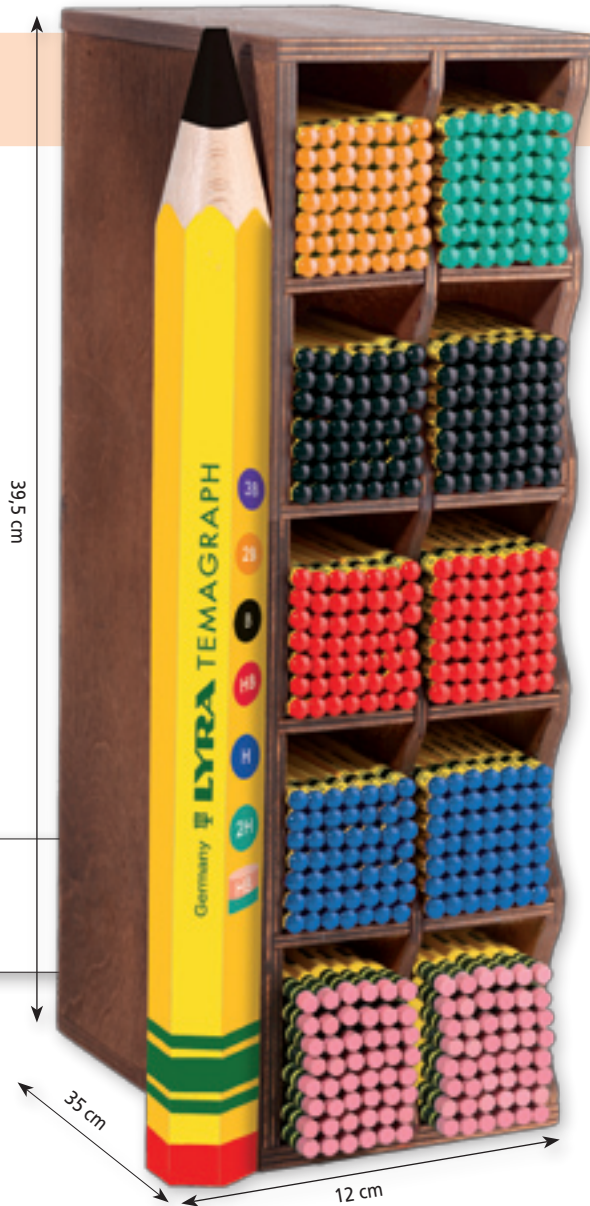

Lyra Temagraph

NEW

LYRA
WRITING

3

12,2 cm

22,2 cm

Cod. 1147001

Contents:
12 x 3B, 24 x 2B, 48 x B, 96 x HB, 48 x H,
24 x 2H, 36 x HB with eraser = 288 pcs