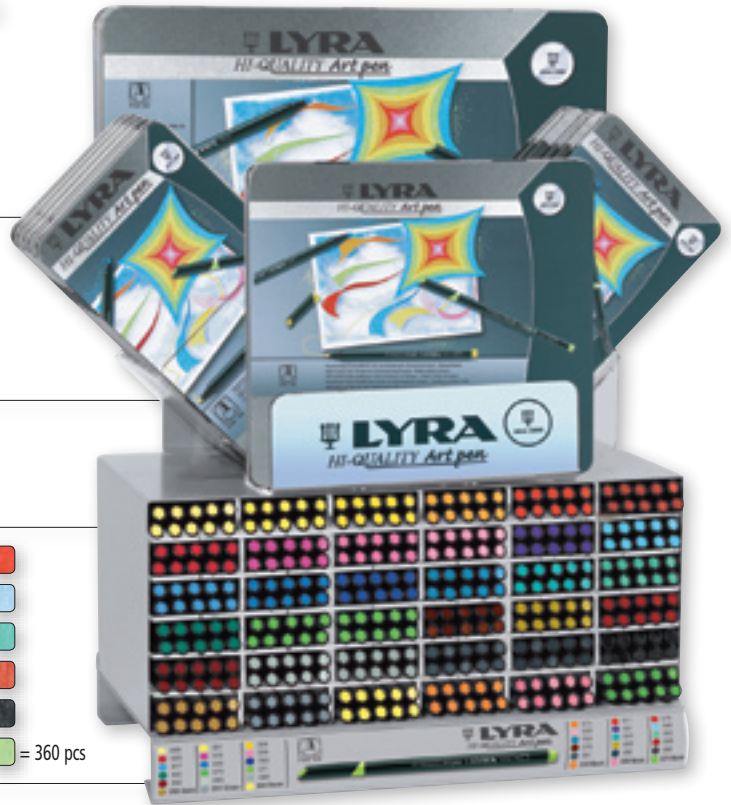

Lyra Hi-Quality Art Pen

BSNF 7272:2000

NEW

2

Cod. 6756041

Contents:
36 colours 6750*** x 10 pcs each = 360 pcs

Cod. 6756061

Contents:
20 asst. boxes
(10 x 6751100, 8 x 6751200, 2 x 6751300)